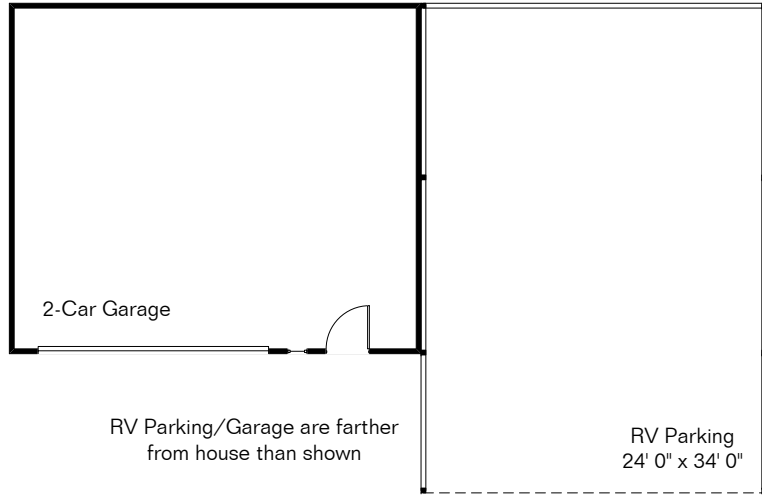

The square footages and room size information are deemed to be reliable but are not guaranteed and should be independently verified.

# 16491 W Sitka Lane

Living Area 2,367 Sq Ft  
 RV Parking/Garage 1,512 Sq Ft  
 Garage 733 Sq Ft

Site Visit October 2017

Copyright 2017 Floor Plans First! LLC  
 All Rights Reserved.

[www.FloorPlansFirst.com](http://www.FloorPlansFirst.com)