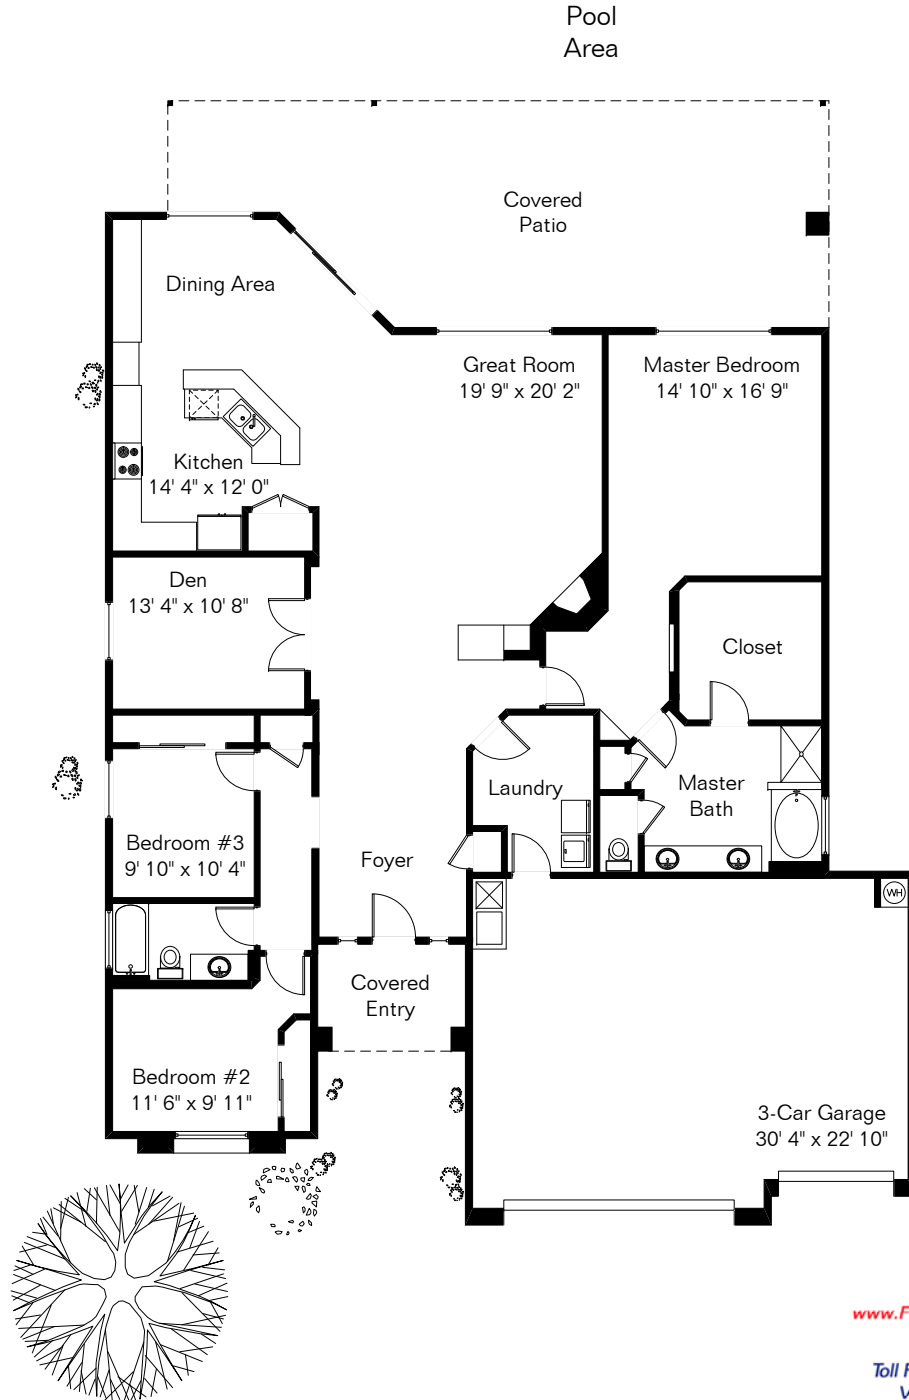

The square footages and room size information are deemed to be reliable but are not guaranteed and should be independently verified.

# 16491 W Sitka Lane

Living Area 2,367 Sq Ft  
 RV Parking/Garage 1,512 Sq Ft  
 Garage 733 Sq Ft

Site Visit October 2017

Copyright 2017 Floor Plans First! LLC  
 All Rights Reserved.

[www.FloorPlansFirst.com](http://www.FloorPlansFirst.com)